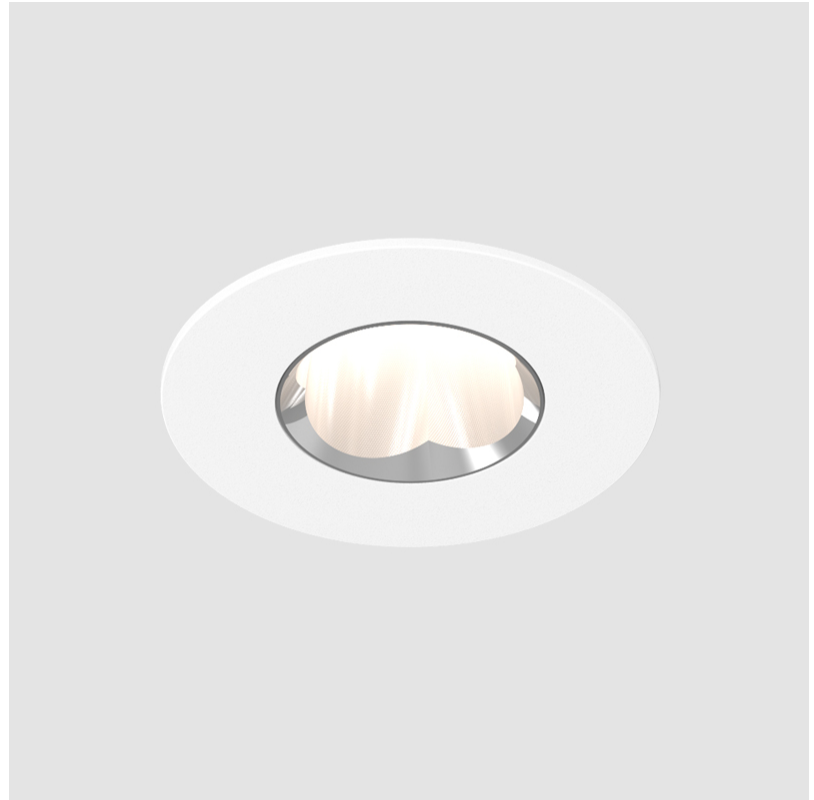

Series: Oiko Pro Round
Subseries: Oiko Pro Round Fixed
Partner: Prolicht
Division: Architectural
Installation: Recessed
Product Type: Downlight
Mounting Location: Ceiling
Light Distribution: Direct

PHYSICAL

Aperture Sizes - Downlights: 1"
Shape: Round
Diameter (mm): 75
Diameter (in): 2 ¹⁵/₁₆
Height (mm): 43
Height (in): 1 ¹¹/₁₆
Ceiling Thickness (mm): 1 - 25
Ceiling Thickness (in): 1/16 - 1 3/16
Min. Recessing Depth (mm): 50
Min. Recessing Depth (in): 1 ¹⁵/₁₆
Diffuser: Lens Pack - Spread Lens / Linear Spread Lens / Honeycomb Louver
Fixture Finish: SSR / BKV / CWI / CRY / HAB / UFT / ITA / RUA / FTG / MYG / LOD / PUS / FRO / FUP / KIA / POP / BLS / SPG / MEY / GOH / CHC / COM / ABZ / JAG / OBR / MOS / ROR
Fixture Material: Aluminum Die Cast
Cut-out Measurements: 68mm / 2 11/16" Diameter

ELECTRICAL

Lamp Type: LED (Zhaga Standard)
Input Wattage (W): 14
Total Output Wattage (W): 12.7
Dimming: Dali Dimming
Driver Included: No
Driver Location: Recessed Housing
Driver Type: Constant Current - Universal (120Vac only for DALI driver)
Driver Class: Class 2
Input Voltage (V): 120 - 277
Constant Current (MA): 700

LED

Color Temperature (°K): 2700-6500 Tunable White
Max. Delivered Lumen (lm): 1381
Nominal Lumen (lm): 1460
CRI: >93 CRI
Lamp Life (hrs): 50000
Special LEDs offerings: Tunable White

OPTICAL

Reflector°: 62
Adjustability: Fixed

RATINGS AND CERTIFICATIONS

Certified By: Certified for North American Standards
IP rating: IP20