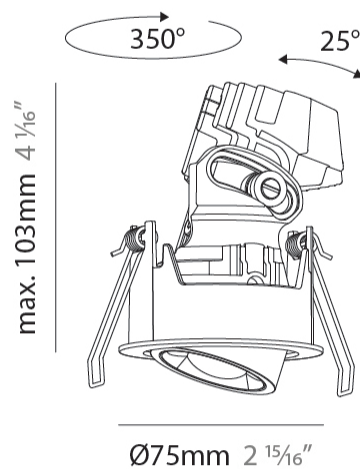

PHYSICAL

Aperture Sizes - Downlights: 1"
Shape: Round
Diameter (mm): 75
Diameter (in): 2 15/16
Height (mm): 103
Height (in): 4 1/16
Ceiling Thickness (mm): 1 - 25
Ceiling Thickness (in): 1/16 - 1 3/16
Min. Recessing Depth (mm): 115
Min. Recessing Depth (in): 4 1/2
Diffuser: Lens Pack - Spread Lens / Linear Spread Lens / Honeycomb Louver
Fixture Finish: SSR / BKV / CWI / CRY / HAB / UFT / ITA / RUA / FTG / MYG / LOD / PUS / FRO / FUP / KIA / POP / BLS / SPG / MEY / GOH / CHC / COM / ABZ / JAG / OBR / MOS / ROR
Fixture Material: Aluminum Die Cast
Cut-out Measurements: D. - 68mm / 2 11/16"

ELECTRICAL

Lamp Type: LED (Zhaga Standard)
Input Wattage (W): 14
Total Output Wattage (W): 12.7
Dimming: Dali Dimming
Driver Included: No
Driver Location: Remote
Driver Type: Constant Current - Universal (120Vac only for DALI driver)
Driver Class: Class 2
Input Voltage (V): 120 - 277
Constant Current (MA): 700

LED

Number of LEDs: 1
Color Temperature (°K): 2700-6500 Tunable White
Max. Delivered Lumen (lm): 1054 - 1240
Nominal Lumen (lm): 1242 - 1460
CRI: >90 CRI
Lamp Life (hrs): 50000
Special LEDs offerings: Tunable White

OPTICAL

Reflector: 52

RATINGS AND CERTIFICATIONS

Certified By: Certified for North American Standards
IP rating: IP20