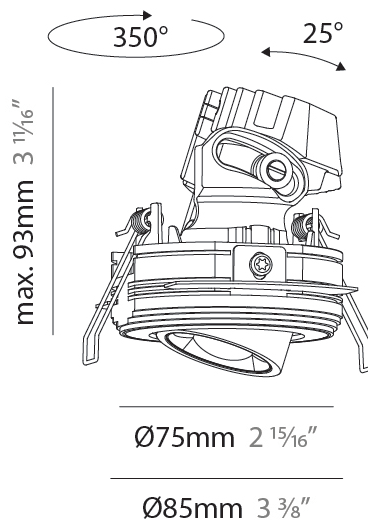

PHYSICAL

Aperture Sizes - Downlights: 1"
Shape: Round
Diameter (mm): 75
Diameter (in): 2 15/16
Height (mm): 93
Height (in): 3 11/16
Ceiling Thickness (mm): 10 / 12.5 / 15 / 25
Ceiling Thickness (in): 3/8 or 1/2 or 9/16 or 1
Min. Recessing Depth (mm): 105
Min. Recessing Depth (in): 4 1/8
Diffuser: Lens Pack - Spread Lens / Linear Spread Lens / Honeycomb Louver
Fixture Finish: SSR / BKV / CWI / CRY / HAB / UFT / ITA / RUA / FTG / MYG / LOD / PUS / FRO / FUP / KIA / POP / BLS / SPG / MEY / GOH / CHC / COM / ABZ / JAG / OBR / MOS / ROR
Fixture Material: Aluminum Die Cast
Cut-out Measurements: D. 86mm / 3 3/8"

ELECTRICAL

Lamp Type: LED (Zhaga Standard)
Input Wattage (W): 14
Total Output Wattage (W): 12.7
Dimming: Dali Dimming
Driver Included: No
Driver Location: Recessed Housing
Driver Type: Constant Current - Universal (120Vac only for DALI driver)
Driver Class: Class 2
Input Voltage (V): 120 - 277
Constant Current (MA): 700

LED

Number of LEDs: 1
Color Temperature (°K): 2700-6500 Tunable White
Max. Delivered Lumen (lm): 1381
Nominal Lumen (lm): 1460
CRI: >90 CRI
Lamp Life (hrs): 50000
Special LEDs offerings: Tunable White

OPTICAL

Reflector: 62
Adjustability: Rotational 350° / Tilt 25°

RATINGS AND CERTIFICATIONS

Certified By: Certified for North American Standards
IP rating: IP20