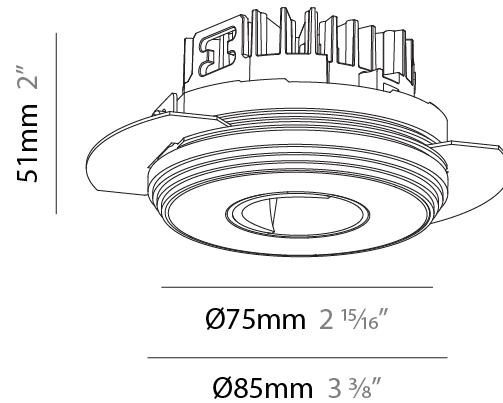

GENERAL

Series: Oiko Pro Round
Subseries: Oiko Pro Round Wallwash
Partner: Prolicht
Division: Architectural
Installation: Trimless
Product Type: Wallwash
Mounting Location: Ceiling
Light Distribution: Direct

PHYSICAL

Shape: Round
Diameter (mm): 75
Diameter (in): 2 ¹⁵/₁₆
Height (mm): 51
Height (in): 2
Ceiling Thickness (mm): 1 - 25
Ceiling Thickness (in): 1/16 - 1 3/16
Min. Recessing Depth (mm): 55
Min. Recessing Depth (in): 2 ³/₁₆
Fixture Finish: [SSR / BKV / CWI / CRY / HAB / UFT / ITA / RUA / FTG / MYG / LOD / PUS / FRO / FUP / KIA / POP / BLS / SPG / MEY / GOH / CHC / COM / ABZ / JAG / OBR / MOS / ROR](#)
Fixture Material: Aluminum Die Cast
Cut-out Measurements: 86mm / 3 3/8" Diameter

ELECTRICAL

Lamp Type: LED (Zhaga Standard)
Input Wattage (W): 14
Total Output Wattage (W): 12.7
Dimming: Dali Dimming
Driver Included: No
Driver Location: Recessed Housing
Driver Type: Constant Current - Universal (120Vac only for DALI driver)
Driver Class: Class 2
Input Voltage (V): 120 - 277
Constant Current (MA): 700

LED

Color Temperature (°K): 2700-6500 Tunable White
Max. Delivered Lumen (lm): 1040 - 1216
Nominal Lumen (lm): 1242 - 1460
CRI: >93 CRI
Lamp Life (hrs): 50000
Special LEDs offerings: Tunable White

OPTICAL

Adjustability: Fixed

RATINGS AND CERTIFICATIONS

Certified By: Certified for North American Standards
IP rating: IP20