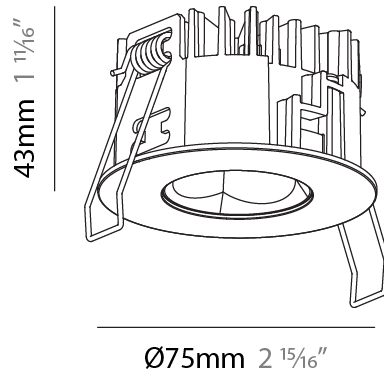

Series: Oiko Pro Round
Subseries: Oiko Pro Round Fixed
Partner: Prolicht
Division: Architectural
Installation: Recessed
Product Type: Downlight
Mounting Location: Ceiling
Light Distribution: Direct

PHYSICAL

Aperture Sizes - Downlights: 1"
Shape: Round
Diameter (mm): 75
Diameter (in): 2 ¹⁵/₁₆
Height (mm): 43
Height (in): 1 ¹¹/₁₆
Ceiling Thickness (mm): 1 - 25
Ceiling Thickness (in): 1/16 - 1 3/16
Min. Recessing Depth (mm): 50
Min. Recessing Depth (in): 1 ¹⁵/₁₆
Diffuser: Lens Pack - Spread Lens / Linear Spread Lens / Honeycomb Louver
Fixture Finish: SSR / BKV / CWI / CRY / HAB / UFT / ITA / RUA / FTG / MYG / LOD / PUS / FRO / FUP / KIA / POP / BLS / SPG / MEY / GOH / CHC / COM / ABZ / JAG / OBR / MOS / ROR
Fixture Material: Aluminum Die Cast
Cut-out Measurements: 68mm / 2 11/16" Diameter

ELECTRICAL

Lamp Type: LED (Zhaga Standard)
Input Wattage (W): 14
Total Output Wattage (W): 12.7
Dimming: Dali Dimming
Driver Included: No
Driver Location: Recessed Housing
Driver Type: Constant Current - Universal (120Vac only for DALI driver)
Driver Class: Class 2
Input Voltage (V): 120 - 277
Constant Current (MA): 700

LED

Color Temperature (°K): 2700-6500 Tunable White
Max. Delivered Lumen (lm): 1381
Nominal Lumen (lm): 1460
CRI: >93 CRI
Lamp Life (hrs): 50000
Special LEDs offerings: Tunable White

OPTICAL

Reflector°: 62
Adjustability: Fixed

RATINGS AND CERTIFICATIONS

Certified By: Certified for North American Standards
IP rating: IP20