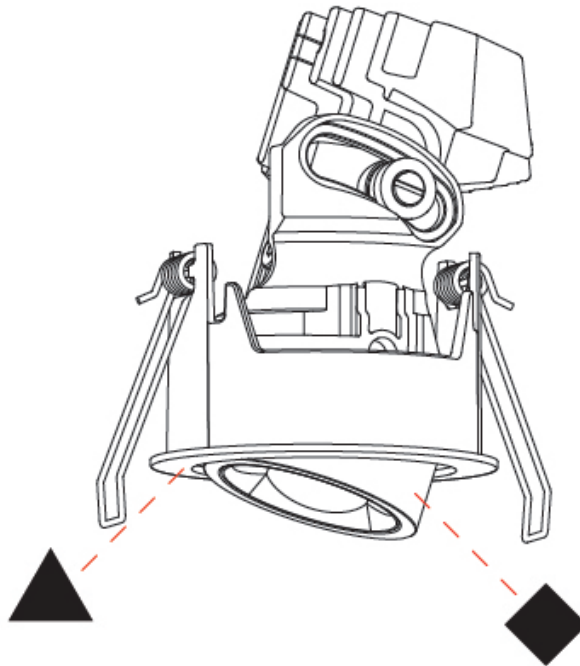

## OIKO PRO ROUND ADJUSTABLE RECESSED

A35855-

PROJECT \_\_\_\_\_

TYPE \_\_\_\_\_

SPECIFIER \_\_\_\_\_

QUANTITY \_\_\_\_\_

DATE \_\_\_\_\_

PROJECT	_____
TYPE	_____
SPECIFIER	_____
QUANTITY	_____
DATE	_____