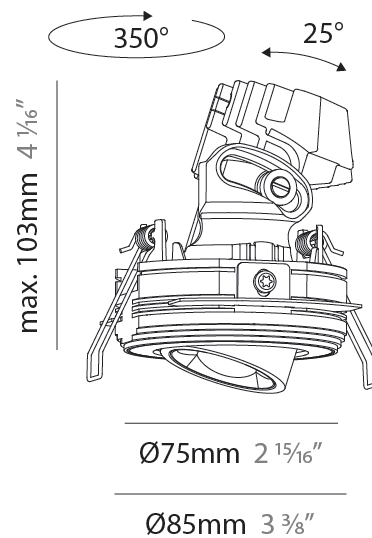

PHYSICAL

Aperture Sizes - Downlights: 1"
Shape: Round
Diameter (mm): 75
Diameter (in): 2 15/16
Height (mm): 103
Height (in): 4 1/16
Ceiling Thickness (mm): 10 / 12.5 / 15 / 25
Ceiling Thickness (in): 3/8 or 1/2 or 9/16 or 1
Min. Recessing Depth (mm): 115
Min. Recessing Depth (in): 4 1/2
Diffuser: Lens Pack - Spread Lens / Linear Spread Lens / Honeycomb Louver
Fixture Finish: SSR / BKV / CWI / CRY / HAB / UFT / ITA / RUA / FTG / MYG / LOD / PUS / FRO / FUP / KIA / POP / BLS / SPG / MEY / GOH / CHC / COM / ABZ / JAG / OBR / MOS / ROR
Fixture Material: Aluminum Die Cast
Cut-out Measurements: D. 86mm / 3 3/8"

ELECTRICAL

Lamp Type: LED (Zhaga Standard)
Input Wattage (W): 14
Total Output Wattage (W): 12.7
Dimming: Dali Dimming
Driver Included: No
Driver Location: Recessed Housing
Driver Type: Constant Current - Universal (120Vac only for DALI driver)
Driver Class: Class 2
Input Voltage (V): 120 - 277
Constant Current (MA): 700

LED

Number of LEDs: 1
Color Temperature (°K): 2700-6500 Tunable White
Max. Delivered Lumen (lm): 1240
Nominal Lumen (lm): 1460
CRI: >90 CRI
Lamp Life (hrs): 50000
Special LEDs offerings: Tunable White

OPTICAL

Reflector: 52
Adjustability: Rotational 350° / Tilt 25°

RATINGS AND CERTIFICATIONS

Certified By: Certified for North American Standards
IP rating: IP20