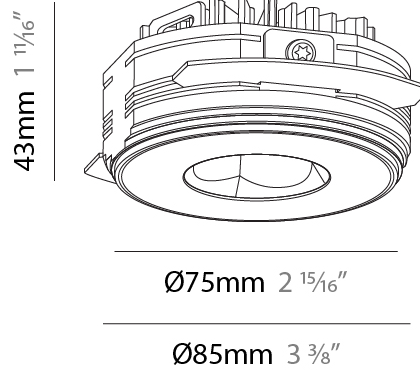

PHYSICAL

Aperture Sizes - Downlights: 1"
Shape: Round
Diameter (mm): 75
Diameter (in): 2 ¹⁵/₁₆
Height (mm): 43
Height (in): 1 ¹¹/₁₆
Ceiling Thickness (mm): 10 / 12.5 / 15 / 25
Ceiling Thickness (in): 3/8 or 1/2 or 9/16 or 1
Min. Recessing Depth (mm): 50
Min. Recessing Depth (in): 1 ¹⁵/₁₆
Diffuser: Lens Pack - Spread Lens / Linear Spread Lens / Honeycomb Louver
Fixture Finish: SSR / BKV / CWI / CRY / HAB / UFT / ITA / RUA / FTG / MYG / LOD / PUS / FRO / FUP / KIA / POP / BLS / SPG / MEY / GOH / CHC / COM / ABZ / JAG / OBR / MOS / ROR
Fixture Material: Aluminum Die Cast
Cut-out Measurements: 86mm / 2 11/16" Diameter

ELECTRICAL

Lamp Type: LED (Zhaga Standard)
Input Wattage (W): 14
Total Output Wattage (W): 12.7
Dimming: Dali Dimming
Driver Included: No
Driver Location: Recessed Housing
Driver Type: Constant Current - Universal (120Vac only for DALI driver)
Driver Class: Class 2
Input Voltage (V): 120 - 277
Constant Current (MA): 700

LED

Color Temperature (°K): 2700-6500 Tunable White
Max. Delivered Lumen (lm): 1381
Nominal Lumen (lm): 1460
CRI: >90 CRI
Lamp Life (hrs): 50000
Special LEDs offerings: Tunable White

OPTICAL

Reflector°: 62
Adjustability: Fixed

RATINGS AND CERTIFICATIONS

Certified By: Certified for North American Standards
IP rating: IP20