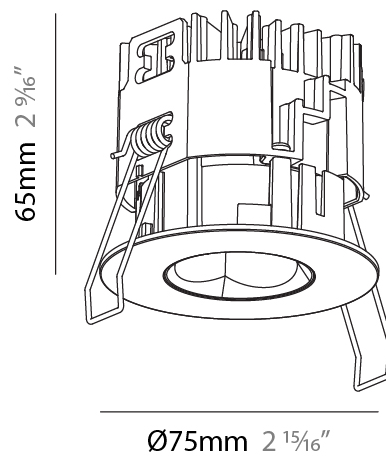

Series: Oiko Pro Round
Subseries: Oiko Pro Round Fixed
Partner: Prolicht
Division: Architectural
Installation: Recessed
Product Type: Downlight
Mounting Location: Ceiling
Light Distribution: Direct

PHYSICAL

Aperture Sizes - Downlights: 1"
Shape: Round
Diameter (mm): 75
Diameter (in): 2 15/16
Height (mm): 65
Height (in): 2 9/16
Ceiling Thickness (mm): 1 - 25
Ceiling Thickness (in): 1/16 - 1 3/16
Min. Recessing Depth (mm): 70
Min. Recessing Depth (in): 2 3/4
Diffuser: Lens Pack - Spread Lens / Linear Spread Lens / Honeycomb Louver
Fixture Finish: SSR / BKV / CWI / CRY / HAB / UFT / ITA / RUA / FTG / MYG / LOD / PUS / FRO / FUP / KIA / POP / BLS / SPG / MEY / GOH / CHC / COM / ABZ / JAG / OBR / MOS / ROR
Fixture Material: Aluminum Die Cast
Cut-out Measurements: 68mm / 2 11/16" Diameter

ELECTRICAL

Lamp Type: LED (Zhaga Standard)
Input Wattage (W): 14
Total Output Wattage (W): 12.7
Dimming: Dali Dimming
Driver Included: No
Driver Location: Recessed Housing
Driver Type: Constant Current - Universal (120Vac only for DALI driver)
Driver Class: Class 2
Input Voltage (V): 120 - 277
Constant Current (MA): 700

LED

Color Temperature (°K): 2700-6500 Tunable White
Max. Delivered Lumen (lm): 1129
Nominal Lumen (lm): 1460
CRI: >93 CRI
Lamp Life (hrs): 50000
Special LEDs offerings: Tunable White

OPTICAL

Reflector°: 36
Adjustability: Fixed

RATINGS AND CERTIFICATIONS

Certified By: Certified for North American Standards
IP rating: IP20