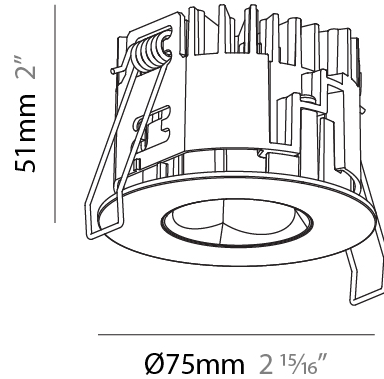

GENERAL

Series: Oiko Pro Round
Subseries: Oiko Pro Round Fixed
Brand: Prolicht
Division: Architectural
Mounting Type: Recessed
Mounting Location: Ceiling
Subcategory: Downlight

PHYSICAL

Shape: Round
Diameter (mm): 75
Diameter (in): 2 15/16
Height (mm): 51
Height (in): 2
Ceiling Thickness (mm): 1 - 25
Ceiling Thickness (in): 1/16 - 1 3/16
Min. Recessing Depth (mm): 55
Min. Recessing Depth (in): 2 3/16
Light Distribution: Direct
Diffuser: Lens Pack - Spread Lens / Linear Spread Lens / Honeycomb Louver
Fixture Finish: [SSR / BKV / CWI / CRY / HAB / UFT / ITA / RUA / FTG / MYG / LOD / PUS / FRO / FUP / KIA / POP / BLS / SPG / MEY / GOH / GUM / CHC / COM / ABZ / JAG / OBR / MOS / ROR](#)
Fixture Material: Aluminum Die Cast
Cut-out Measurements: 68mm / 2 11/16" Diameter

ELECTRICAL

Lamp Type: LED (Zhaga Standard)
Input Wattage (W): 14
Total Output Wattage (W): 12.7
Dimming: Dali Dimming
Driver Included: No
Driver Location: Recessed Housing
Driver Type: Constant Current - Universal (120Vac only for DALI driver)
Driver Class: Class 2
Input Voltage (V): 120 - 277
Constant Current (MA): 700

LED

Color Temperature (°K): 2700-6500 Tunable White
Max. Delivered Lumen (lm): 1240
Nominal Lumen (lm): 1460
CRI: >93 CRI
Lamp Life (hrs): 50000
Special LEDs offerings: Tunable White

OPTICAL

Reflector°: 52
Adjustability: Fixed

RATINGS AND CERTIFICATIONS

Certified By: Certified for North American Standards
IP rating: IP20