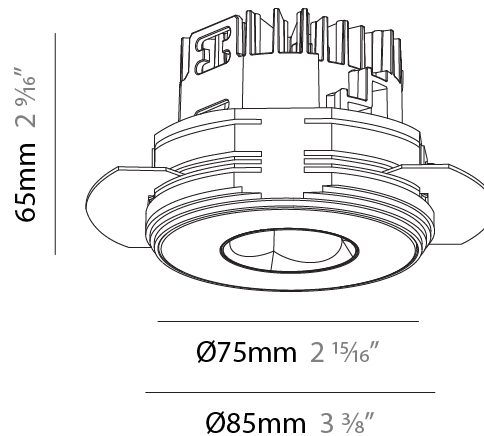

PHYSICAL

Aperture Sizes - Downlights: 1"
Shape: Round
Diameter (mm): 75
Diameter (in): 2 ¹⁵/₁₆
Height (mm): 65
Height (in): 2 ⁹/₁₆
Ceiling Thickness (mm): 10 / 12.5 / 15 / 25
Ceiling Thickness (in): 3/8 or 1/2 or 9/16 or 1
Min. Recessing Depth (mm): 70
Min. Recessing Depth (in): 2 ³/₄
Diffuser: Lens Pack - Spread Lens / Linear Spread Lens / Honeycomb Louver
Fixture Finish: SSR / BKV / CWI / CRY / HAB / UFT / ITA / RUA / FTG / MYG / LOD / PUS / FRO / FUP / KIA / POP / BLS / SPG / MEY / GOH / CHC / COM / ABZ / JAG / OBR / MOS / ROR
Fixture Material: Aluminum Die Cast
Cut-out Measurements: 86mm / 2 11/16" Diameter

ELECTRICAL

Lamp Type: LED (Zhaga Standard)
Input Wattage (W): 14
Total Output Wattage (W): 12.7
Dimming: Dali Dimming
Driver Included: No
Driver Location: Recessed Housing
Driver Type: Constant Current - Universal (120Vac only for DALI driver)
Driver Class: Class 2
Input Voltage (V): 120 - 277
Constant Current (MA): 700

LED

Color Temperature (°K): 2700-6500 Tunable White
Max. Delivered Lumen (lm): 1129
Nominal Lumen (lm): 1460
CRI: >90 CRI
Lamp Life (hrs): 50000
Special LEDs offerings: Tunable White

OPTICAL

Reflector°: 36
Adjustability: Fixed

RATINGS AND CERTIFICATIONS

Certified By: Certified for North American Standards
IP rating: IP20