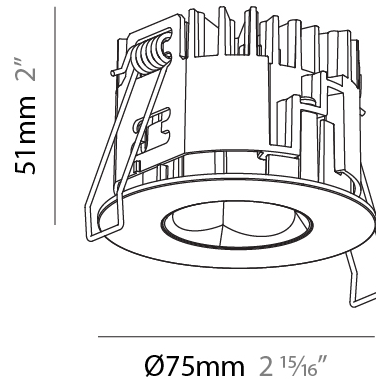

GENERAL

Series: Oiko Pro Round
Subseries: Oiko Pro Round Fixed
Partner: Prolicht
Division: Architectural
Installation: Recessed
Product Type: Downlight
Mounting Location: Ceiling
Light Distribution: Direct

PHYSICAL

Aperture Sizes - Downlights: 1"
Shape: Round
Diameter (mm): 75
Diameter (in): 2 ¹⁵/₁₆
Height (mm): 51
Height (in): 2
Ceiling Thickness (mm): 1 - 25
Ceiling Thickness (in): 1/16 - 1 3/16
Min. Recessing Depth (mm): 55
Min. Recessing Depth (in): 2 ³/₁₆
Diffuser: Lens Pack - Spread Lens / Linear Spread Lens / Honeycomb Louver
Fixture Finish: SSR / BKV / CWI / CRY / HAB / UFT / ITA / RUA / FTG / MYG / LOD / PUS / FRO / FUP / KIA / POP / BLS / SPG / MEY / GOH / CHC / COM / ABZ / JAG / OBR / MOS / ROR
Fixture Material: Aluminum Die Cast
Cut-out Measurements: 68mm / 2 11/16" Diameter

ELECTRICAL

Lamp Type: LED (Zhaga Standard)
Input Wattage (W): 14
Total Output Wattage (W): 12.7
Dimming: Dali Dimming
Driver Included: No
Driver Location: Recessed Housing
Driver Type: Constant Current - Universal (120Vac only for DALI driver)
Driver Class: Class 2
Input Voltage (V): 120 - 277
Constant Current (MA): 700

LED

Color Temperature (°K): 2700-6500 Tunable White
Max. Delivered Lumen (lm): 1240
Nominal Lumen (lm): 1460
CRI: >93 CRI
Lamp Life (hrs): 50000
Special LEDs offerings: Tunable White

OPTICAL

Reflector: 52
Adjustability: Fixed

RATINGS AND CERTIFICATIONS

Certified By: Certified for North American Standards
IP rating: IP20